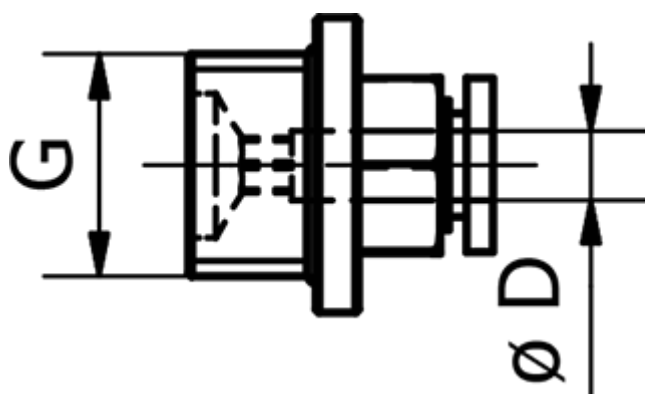

# Data Sheet

Article number: 58EPC1201

Description: Fitting EPC1201 Lige  
Straight male, 1/8" tube diameter 12

## Measures

D = 12  
Thread = 1/8"